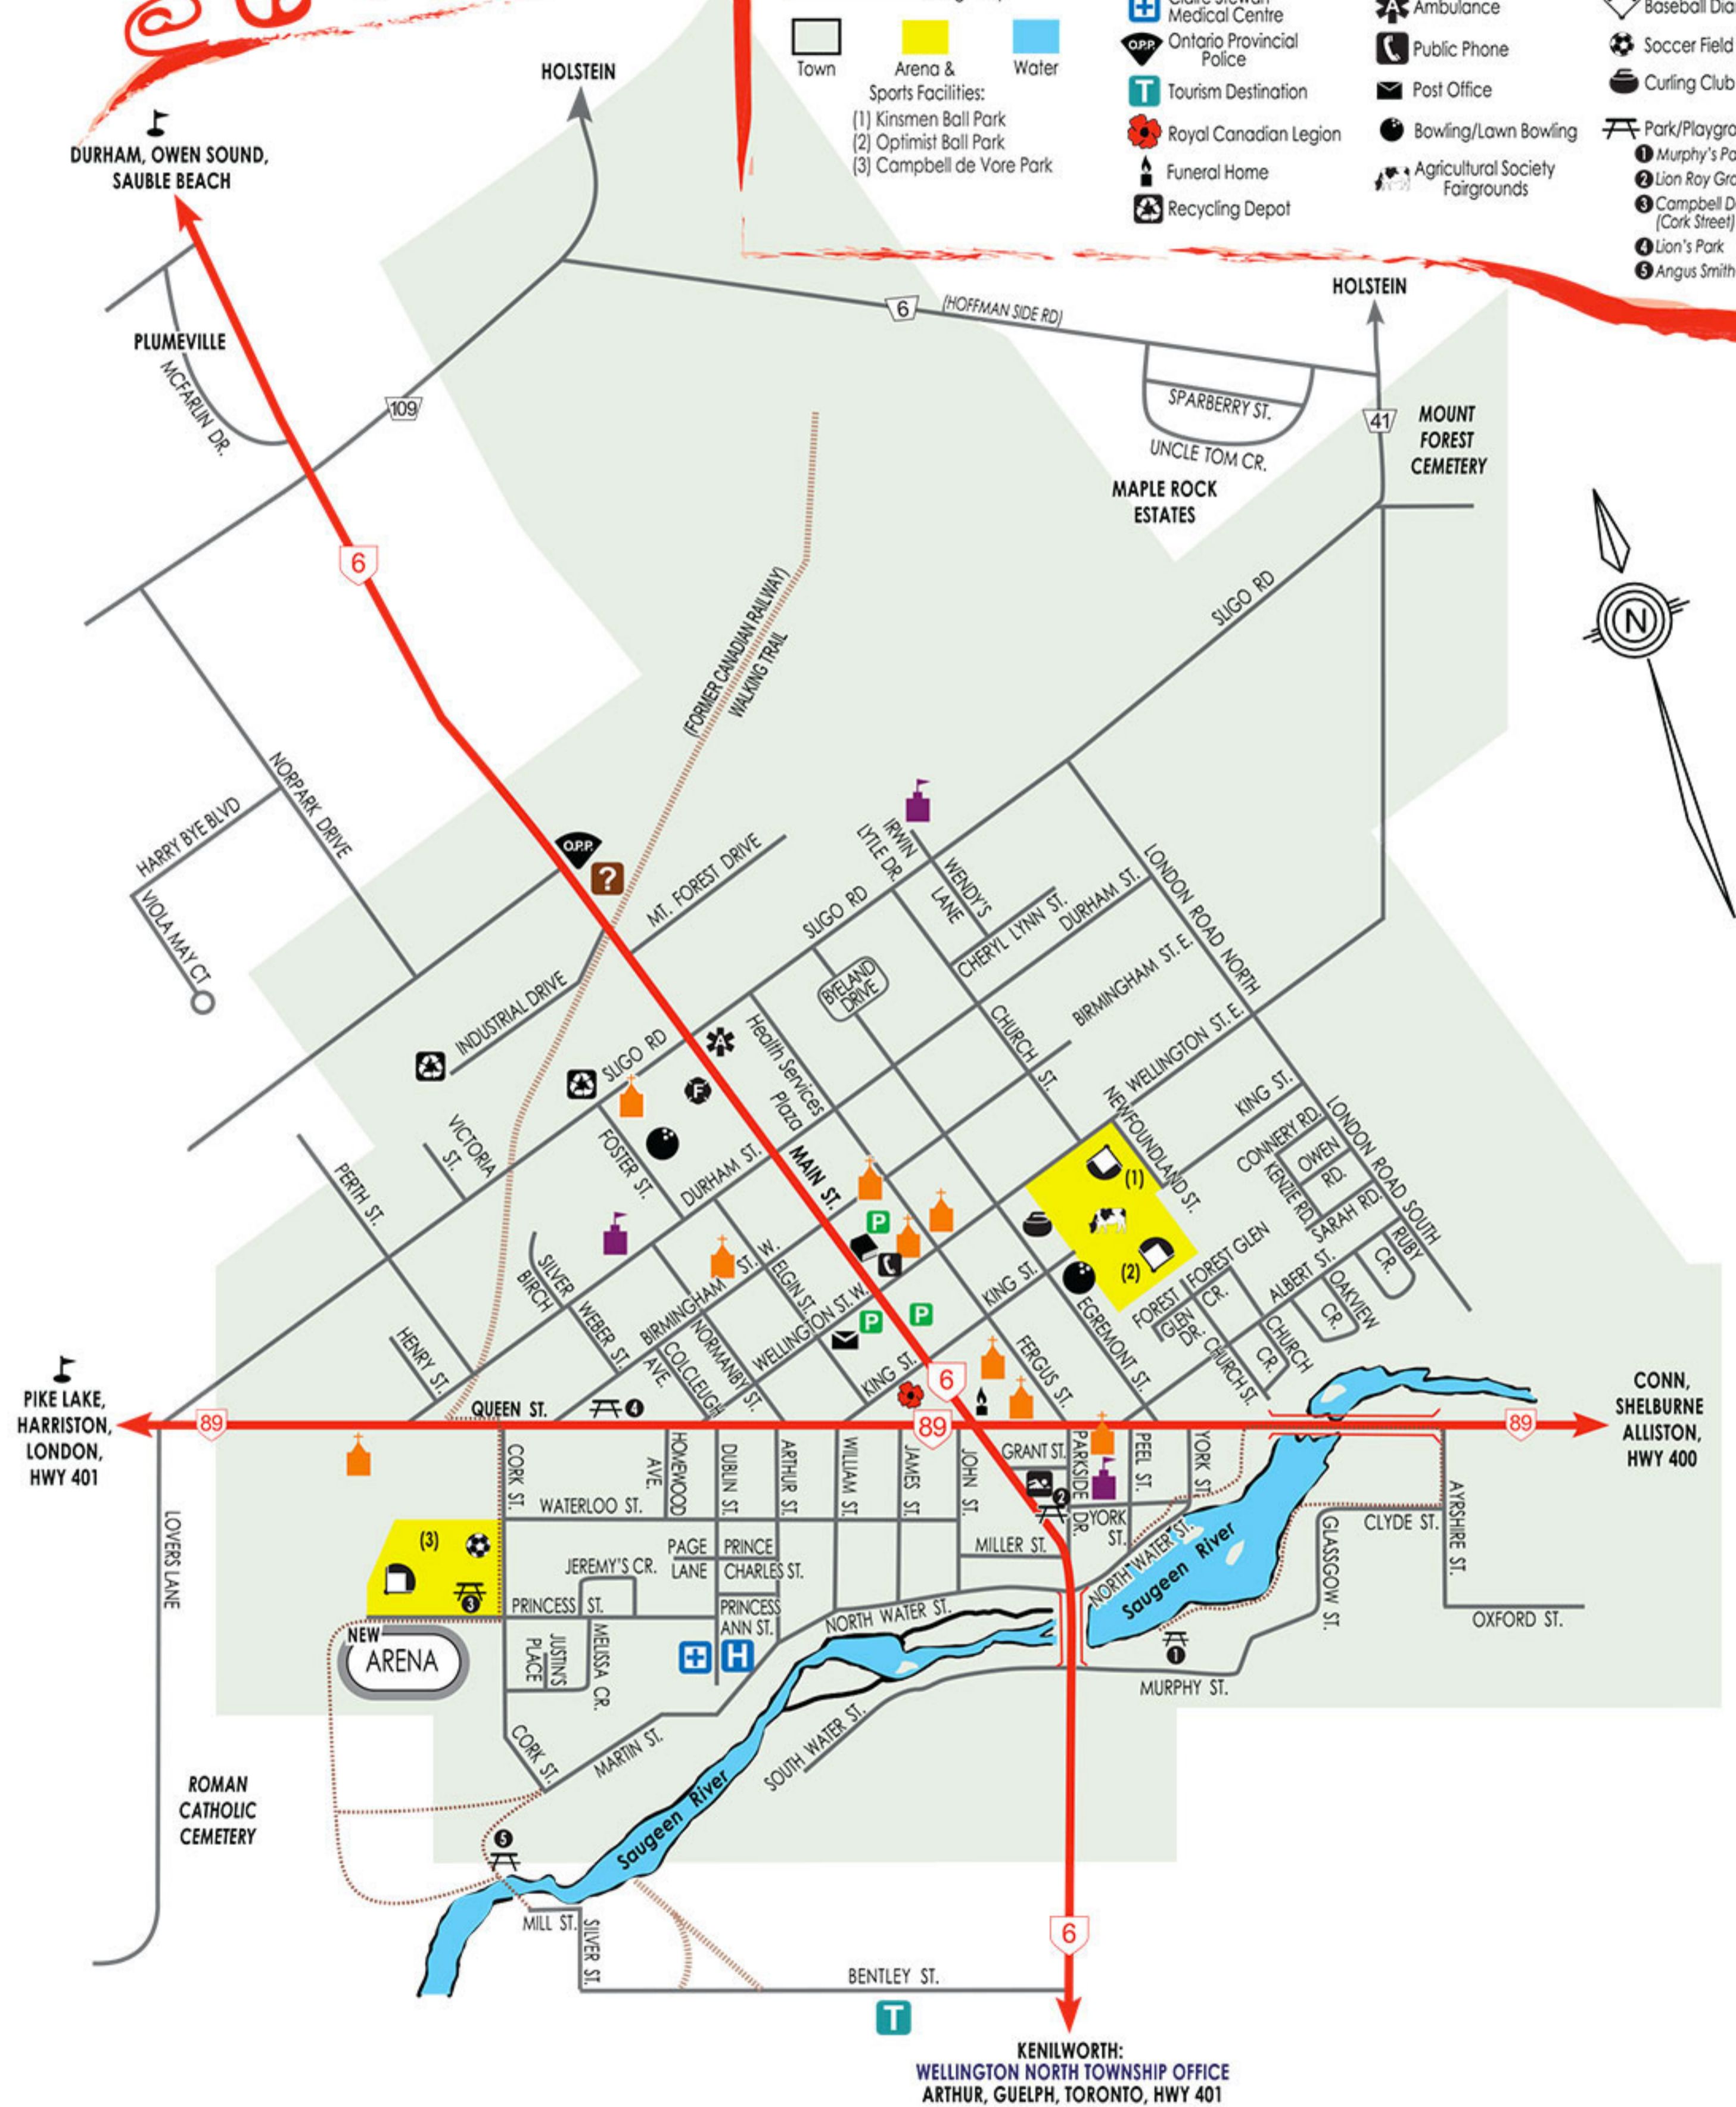

MOUNT FOREST

Legend

- Walking Trail
- Walking Trail (Formerly Railway Tracks)
- Street
- Highway
- Town
- Arena & Sports Facilities:
- Water
- Louise Marshall Hospital
- Public Parking
- Information Centre
- Claire Stewart Medical Centre
- Ontario Provincial Police
- Tourism Destination
- Royal Canadian Legion
- Funeral Home
- Recycling Depot
- School
- Church
- Fire Department
- Ambulance
- Public Phone
- Post Office
- Bowling/Lawn Bowling
- Agricultural Society Fairgrounds
- Library
- Golf Course
- Swimming
- Baseball Diamond
- Soccer Field
- Curling Club
- Park/Playground:

- (1) Kinsmen Ball Park
- (2) Optimist Ball Park
- (3) Campbell de Vore Park

@ 6 → 89

KENILWORTH:
WELLINGTON NORTH TOWNSHIP OFFICE
ARTHUR, GUELPH, TORONTO, HWY 401